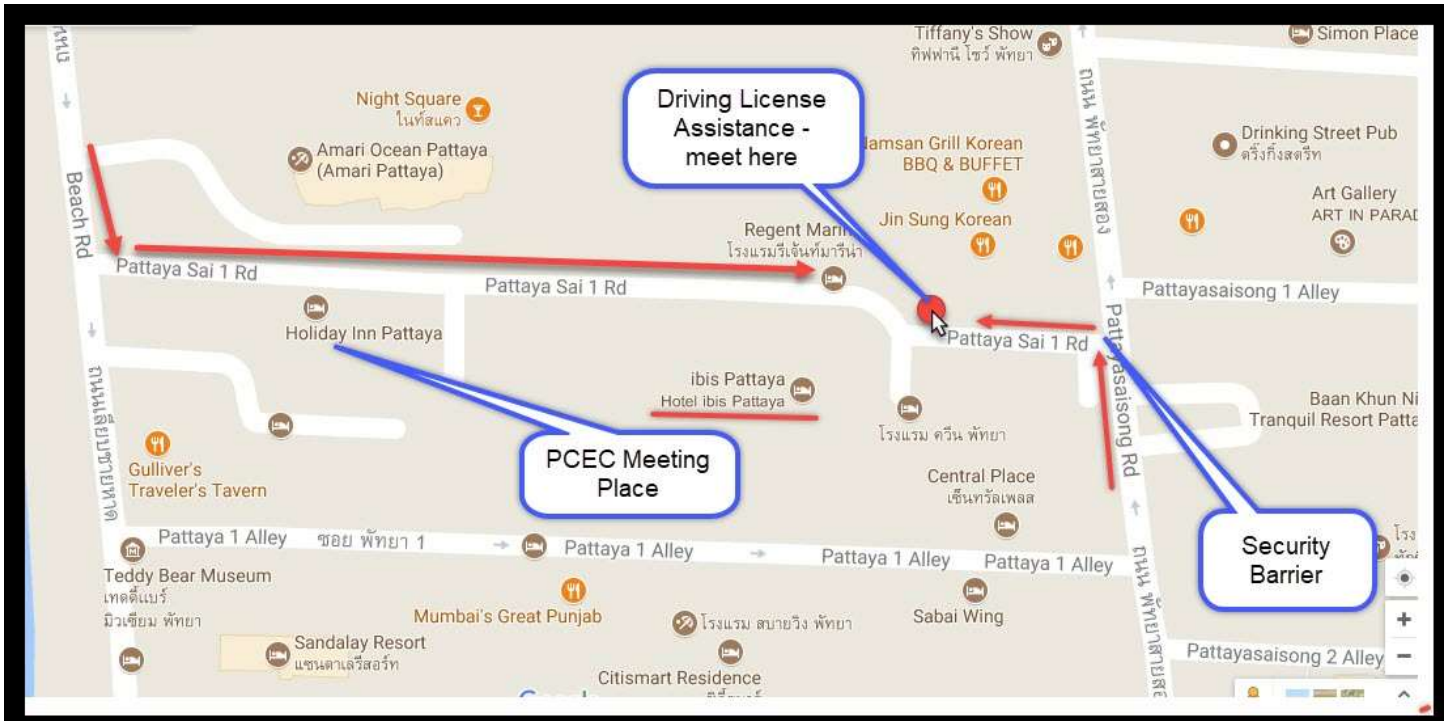

## DRIVING LICENSE ASSISTANCE

Henk Hauer usually accompanies those expats needing to obtain or renew a Thai driving license the last Wednesday of the month. The meeting point for departure to the Land Transport Office is in the parking area across from the Ibis Hotel, which is located on the same soi as the Holiday Inn Pattaya – the PCEC meeting place, but closer to 2<sup>nd</sup> Road.

PHOTO OF ENTRY FROM 2<sup>ND</sup> ROAD TO SOI BELOW